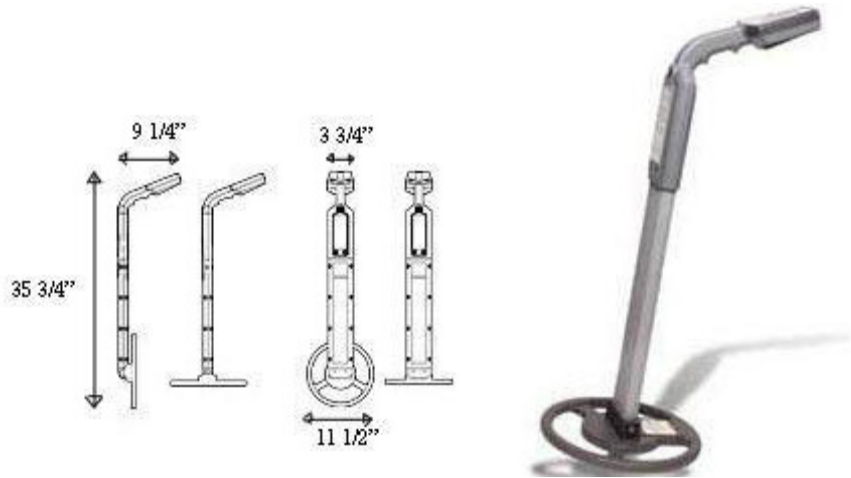

MARKER LOCATOR 8890-91

8890-91 Receiver Features

Locate All 6 Major Utility Markers (8890 Only)

- | | |
|------------------|-------|
| Cable Television | Water |
| Telephone | Sewer |
| Power | Gas |

- Fast Responses & Easy to Use
- Locate Markers up to 10 Feet *below Grade
- Configure with Only the Exact Frequencies You Need (8891 Only)
- *Diskmark Series Marker(Locating Range 10 Feet)

Operating Principle

Operating Principle:

- Marker Locator* sends signal and listens for signal return
- Marker receives signal and returns it to locator
- Signal strength increases as locator gets nearer to buried marker
- Marker Range and Frequency: Varies