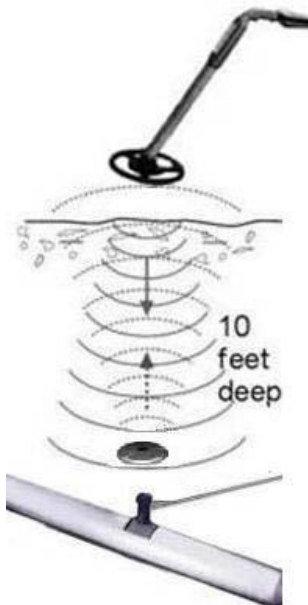

MARKER LOCATOR 8890-91

8890-91 Receiver Features

Locate All 6 Major Utility Markers (8890 Only)

- | | |
|------------------|-------|
| Cable Television | Water |
| Telephone | Sewer |
| Power | Gas |

- Fast Responses & Easy to Use
- Locate Markers up to 10 Feet *below Grade
- Configure with Only the Exact Frequencies You Need (8891 Only)
- *Diskmark Series Marker(Locating Range 10 Feet)

Operating Principle

Operating Principle:

- Marker Locator* sends signal and listens for signal return
- Marker receives signal and returns it to locator
- Signal strength increases as locator gets nearer to buried marker
- Marker Range and Frequency: Varies